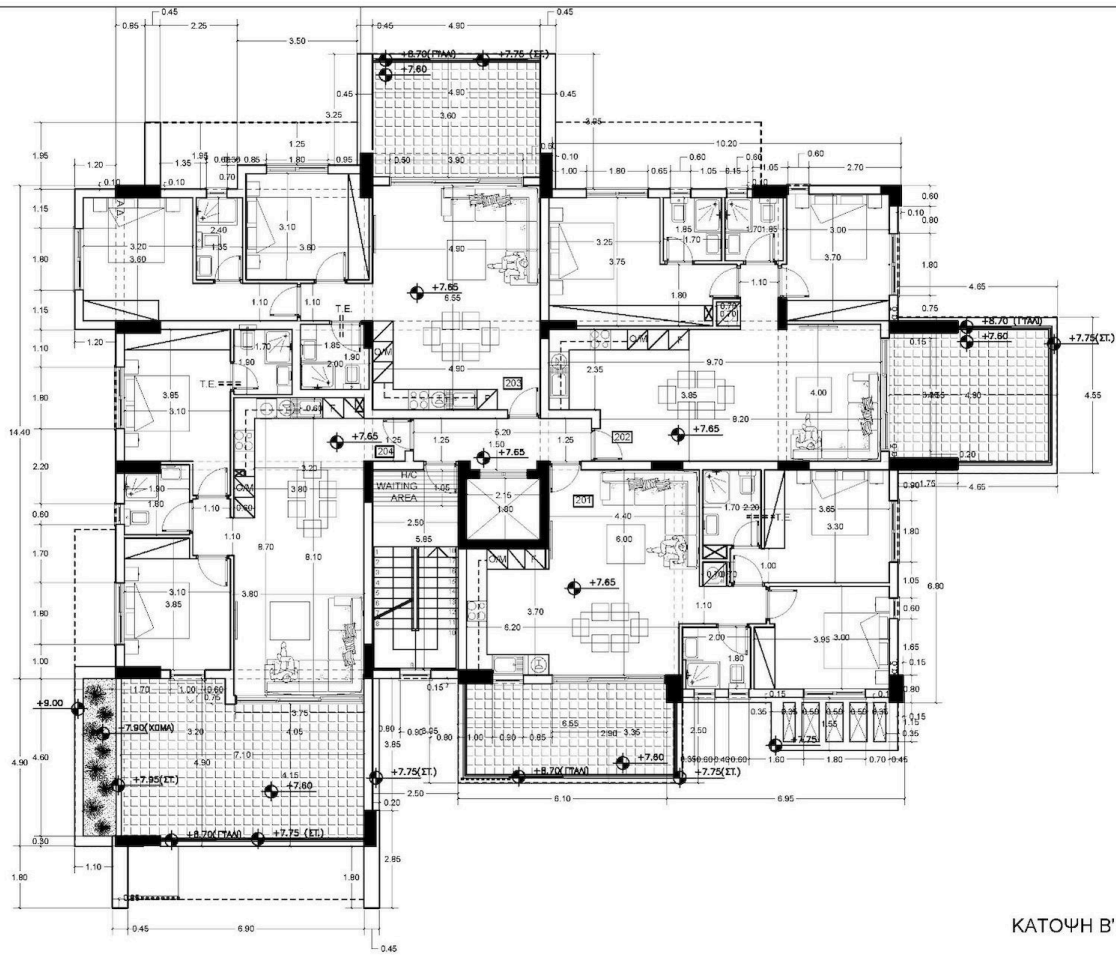

#49567

FOR SALE

Limassol, Panthea

77 m² Covered | 2 Bedrooms | 2 Bathrooms

Description

€370,000 +VAT

Two bedroom apartment for sale in Panthea, Limassol

This apartment will have 77m² of an internal area and 20m² of covered veranda. It will have a storage room and covered parking space.

The project comprises 13 apartments 1, 2 and 3 bedrooms, with communal swimming pool.

It's a building developed in the elite area of Agios Athanasios surrounded mostly by luxury villas. It is located in a quiet area close to all amenities.

TYPE	Apartment
BEDROOMS	2
BATHROOMS	2
COVERED	77 m ²
STATUS	Under construction

Andreas Kypreos Real Estate Agent

(+357) 97766062

andreas@nchrealestate.com

nchrealestate.com

ΚΑΤΟΨΗ Β' ΟΡΟΦΟΥ