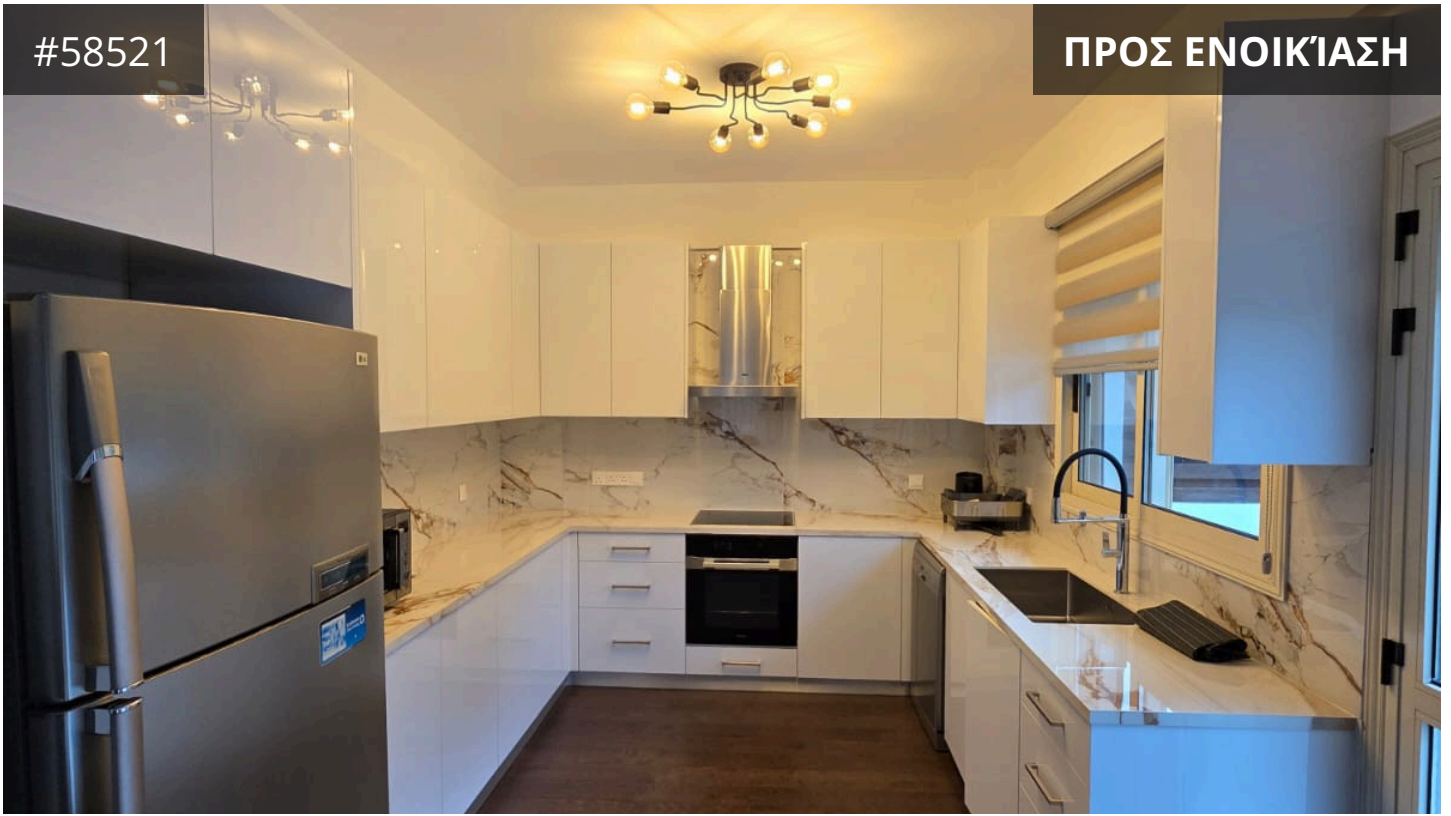

#58521

ΠΡΟΣ ΕΝΟΙΚΙΑΣΗ

Limassol, Germasogeia Tourist Area

220 m² Εμβαδόν | 4 Υπνοδωμάτια | 3 Μπάνια

Περιγραφή

€8,000 /μήνας

Exceptional villa for rent in the heart of Potamos Yermasoyia, just 200 metres from the sea. Set on a generous plot with mature fruit trees and a heated pool for year-round enjoyment, this property offers the rare combination of a tranquil residential feel with immediate access to the area's best dining, retail, and leisure.

The layout is ideal for families — spacious, well-considered, and complete with a self-contained basement suite perfect for live-in staff or extended family.

A standout rental in one of Limassol's most sought-after neighbourhoods.