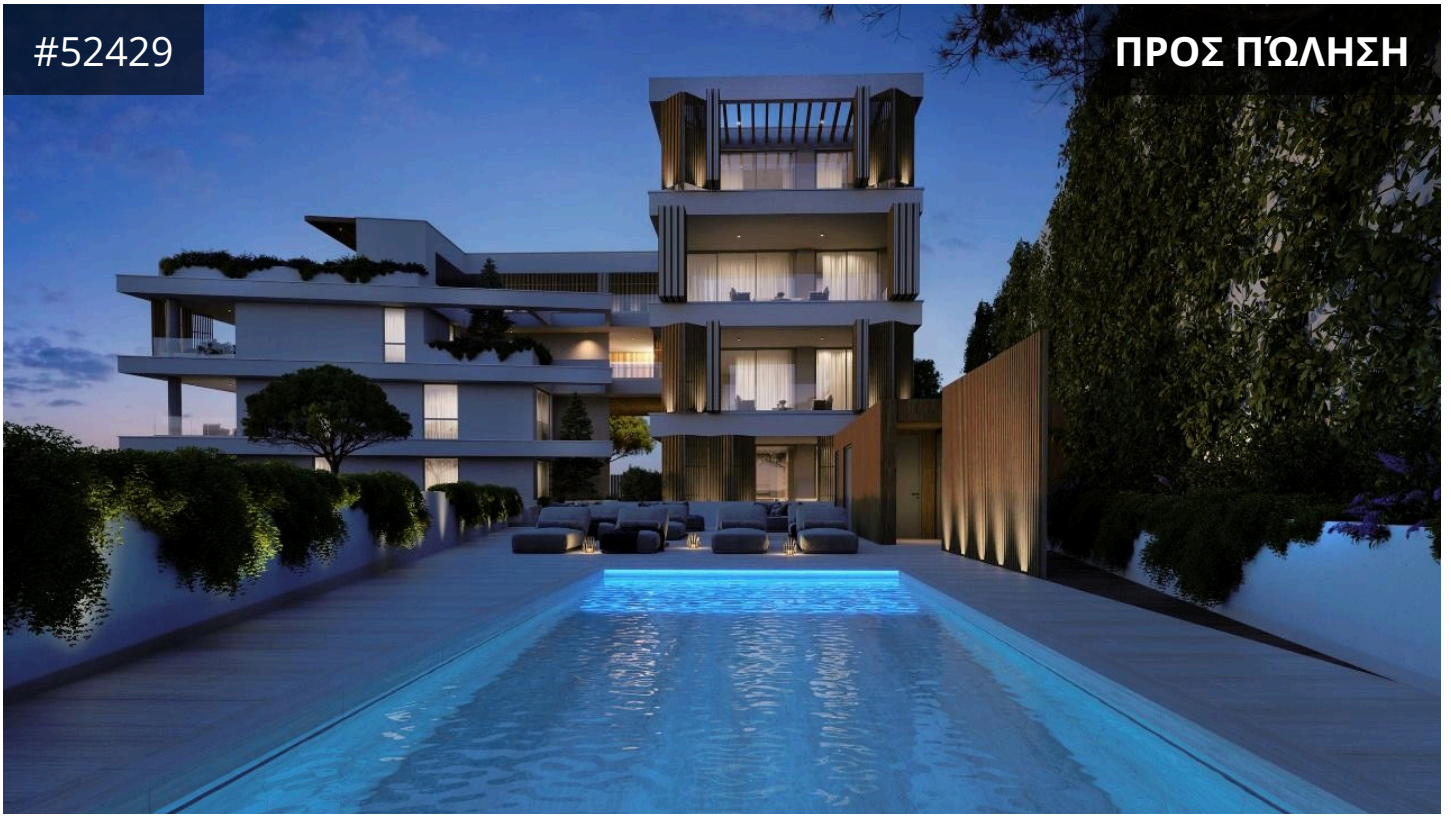

#52429

ΠΡΟΣ ΠΩΛΗΣΗ

Limassol, Germasogeia Green Area

75 m² Εμβαδόν | 2 Υπνοδωμάτια | 2 Μπάνια