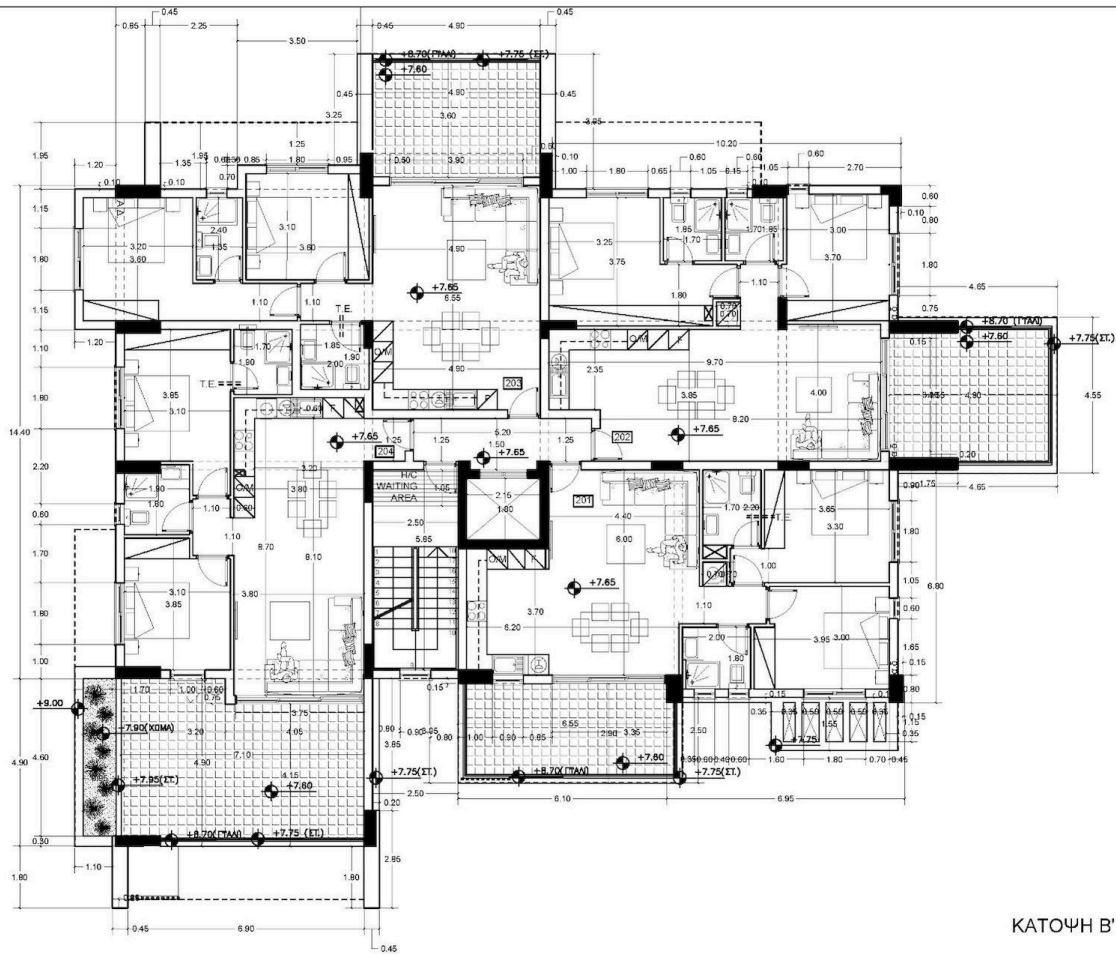

#49567

ΠΡΟΣ ΠΩΛΗΣΗ

Limassol, Panthea

77 m² Εμβαδόν | 2 Υπνοδωμάτια | 2 Μπάνια

Περιγραφή

Two bedroom apartment for sale in Panthea, Limassol

This apartment will have 77m² of an internal area and 20m² of covered veranda. It will have a storage room and covered parking space.

The project comprises 13 apartments 1, 2 and 3 bedrooms, with communal swimming pool.

It's a building developed in the elite area of Agios Athanasios surrounded mostly by luxury villas. It is located in a quiet area close to all amenities.

€370,000 +ΦΠΑ

ΤΥΠΟΣ	Apartment
ΥΠΝΟΔΩΜΑΤΙΑ	2
ΜΠΑΝΙΑ	2
ΕΜΒΑΔ'ΟΝ	77 m ²
ΚΑΤΑΣΤΑΣΗ	Under construction

Andreas Kypreos Real Estate Agent

(+357) 97766062

andreas@nchrealestate.com

nchrealestate.com

ΚΑΤΟΨΗ Β' ΟΡΟΦΟΥ