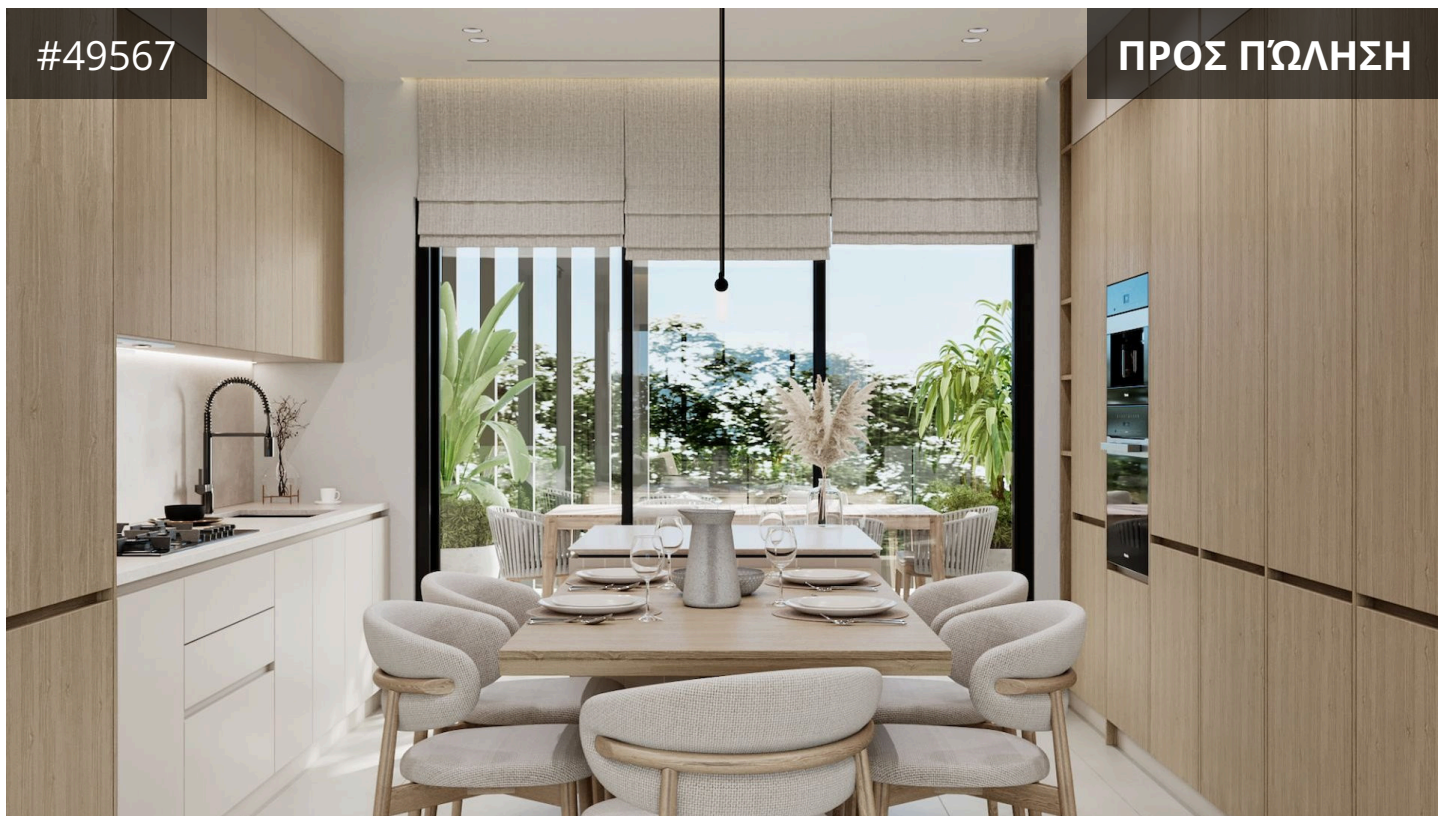

#49567

ΠΡΟΣ ΠΩΛΗΣΗ

Limassol, Panthea

77 m² Εμβαδόν | 2 Υπνοδωμάτια | 2 Μπάνια

Περιγραφή

Two bedroom apartment for sale in Panthea, Limassol

This apartment will have 77m² of an internal area and 20m² of covered veranda. It will have a storage room and covered parking space.

The project comprises 13 apartments 1, 2 and 3 bedrooms, with communal swimming pool.

It's a building developed in the elite area of Agios Athanasios surrounded mostly by luxury villas. It is located in a quiet area close to all amenities.